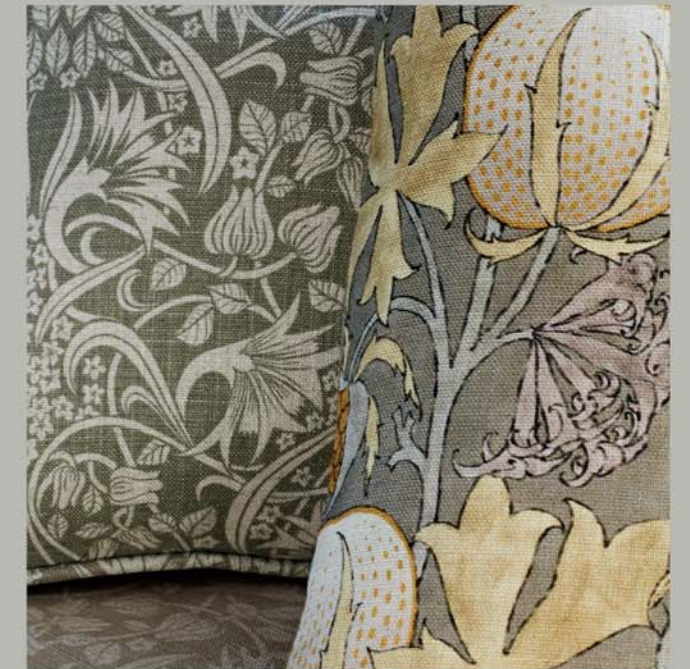

Curtain: Kelway Velvet, Blind: Lamorna.  
Chair: Gosford, Ottoman: Netherton,  
Rug: Zig Zag.

Sofa: Montacute Velvet & Kelway Velvet;  
Cushions: Dryden, Kelway Velvet,  
Montacute Velvet, Winton.

*Curtains: Penrose, Armchair: Penrose & Netherton,  
Cushion: Fritillerie, Footstool: Menagerie Velvet,  
Slipper Chair: Maughan*